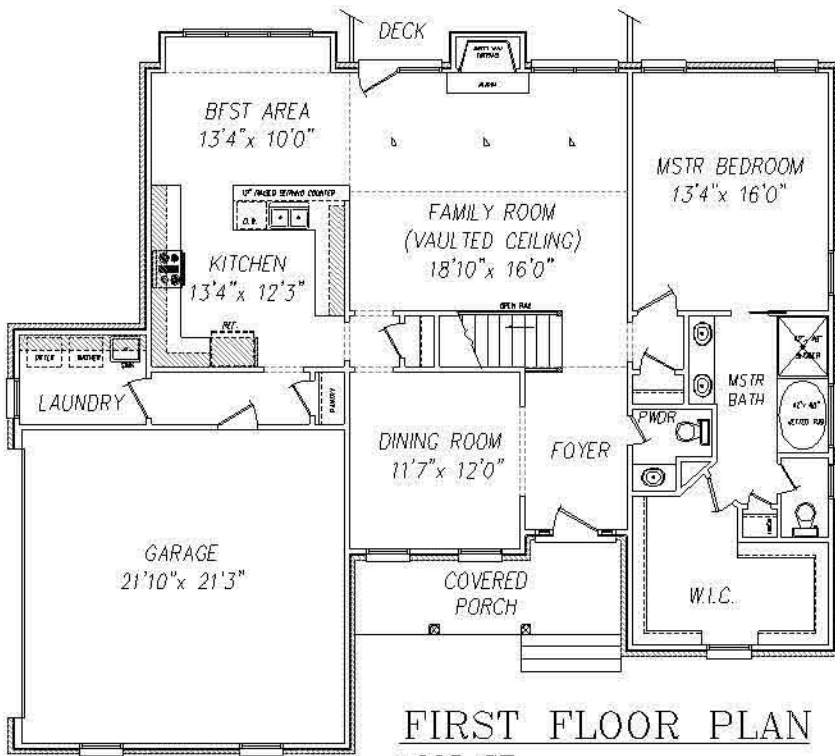

FIRST FLOOR HEATED SQ. FT. = 1663  
 SECOND FLOOR HEATED SQ. FT. = 546  
 BONUS ROOM HEATED SQ. FT. = 355  
 TOTAL HEATED SQ. FT. = 2564  
 GARAGE SQ. FT. = 510  
 DECK SQ. FT. = 218

FRONT ELEVATION

FIRST FLOOR PLAN  
 1663 SF

SECOND FLOOR PLAN  
 901 SF